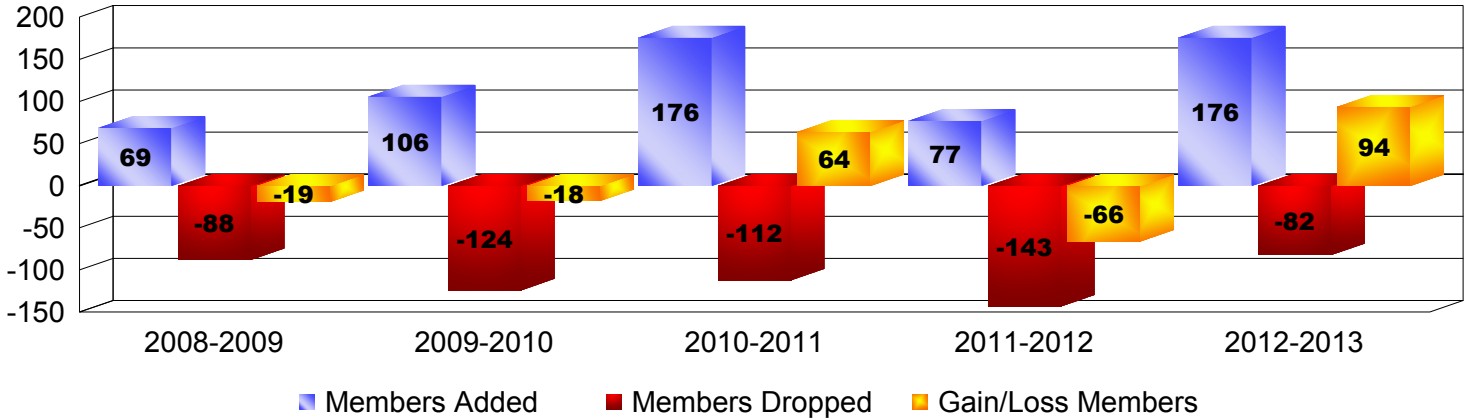

Year	New Clubs	Dropped Clubs	Gain/Loss Clubs	New Members	Charter Members	Reinstate Members	Transfer Members	Total Member Added	Total Members Dropped	Gain/Loss Members
2008-2009	1	0	1	45	22	2	0	69	-88	-19
2009-2010	1	-1	0	56	31	15	4	106	-124	-18
2010-2011	1	-1	0	92	37	44	3	176	-112	64
2011-2012	0	-3	-3	48	0	29	0	77	-143	-66
2012-2013	3	-1	2	55	93	27	1	176	-82	94
Average	1	-1	0	59	37	23	2	121	-110	11

Clubs

Members

Membership Composition

June 2013 Cumulative

Gender Comparison

June 2013 Cumulative