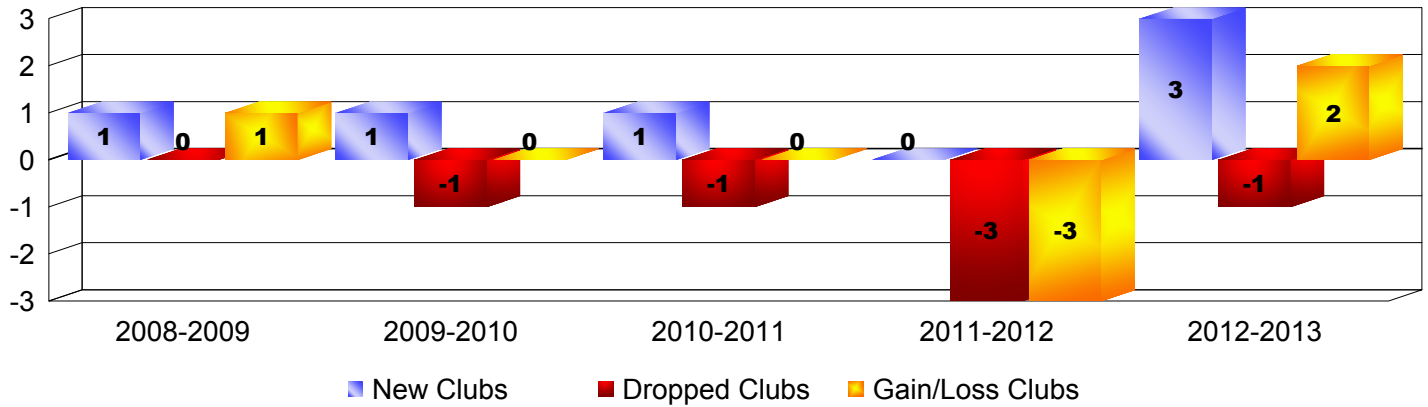

Year	New Clubs	Dropped Clubs	Gain/Loss Clubs	New Members	Charter Members	Reinstate Members	Transfer Members	Total Member Added	Total Members Dropped	Gain/Loss Members
2008-2009	1	0	1	45	22	2	0	69	-88	-19
2009-2010	1	-1	0	56	31	15	4	106	-124	-18
2010-2011	1	-1	0	92	37	44	3	176	-112	64
2011-2012	0	-3	-3	48	0	29	0	77	-143	-66
2012-2013	3	-1	2	55	93	27	1	176	-82	94
<b>Average</b>	<b>1</b>	<b>-1</b>	<b>0</b>	<b>59</b>	<b>37</b>	<b>23</b>	<b>2</b>	<b>121</b>	<b>-110</b>	<b>11</b>

### Clubs