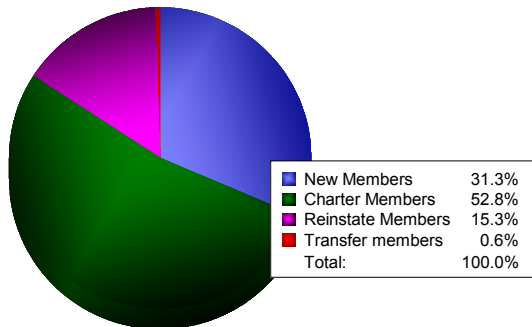

Year	New Clubs	Dropped Clubs	Gain/Loss Clubs	New Members	Charter Members	Reinstate Members	Transfer Members	Total Member Added	Total Members Dropped	Gain/Loss Members
2008-2009	1	0	1	45	22	2	0	69	-88	-19
2009-2010	1	-1	0	56	31	15	4	106	-124	-18
2010-2011	1	-1	0	92	37	44	3	176	-112	64
2011-2012	0	-3	-3	48	0	29	0	77	-143	-66
2012-2013	3	-1	2	55	93	27	1	176	-82	94
<b>Average</b>	<b>1</b>	<b>-1</b>	<b>0</b>	<b>59</b>	<b>37</b>	<b>23</b>	<b>2</b>	<b>121</b>	<b>-110</b>	<b>11</b>

### Clubs

### Members

### Membership Composition

June 2013 Cumulative